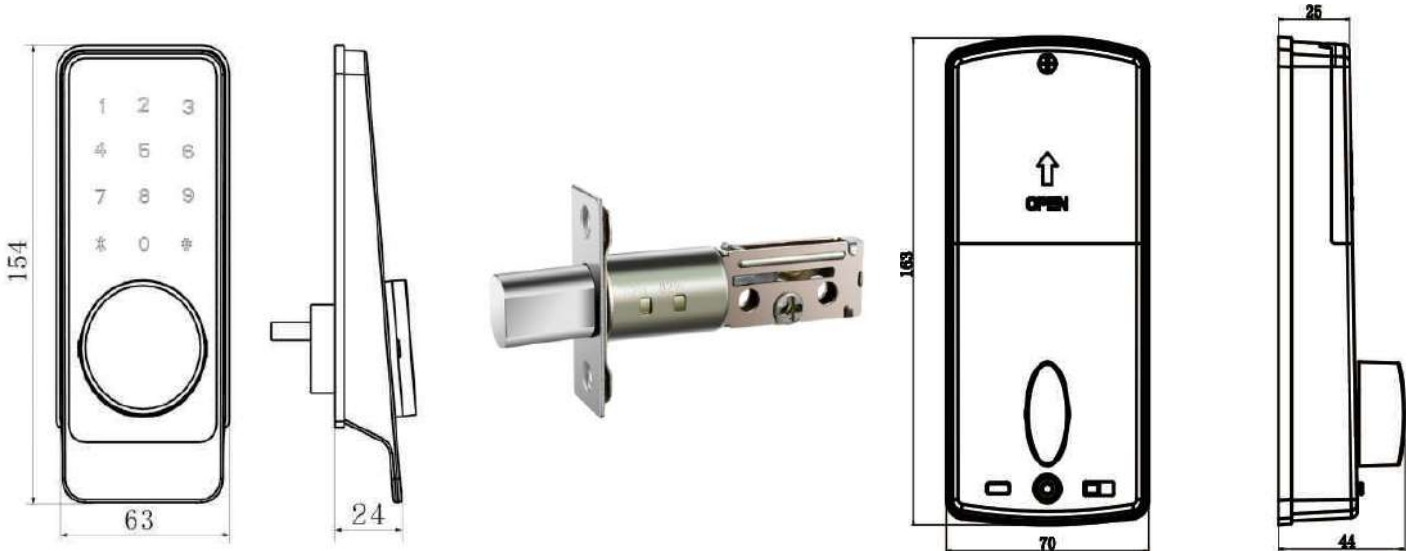

## Dimension:

## Features:

- 1, Tilted structure design for better view and convenient operation;
- 2, Audio (and menu) guide facilitates set up and operation;
- 3, Multiple Unlock modes: mobile phone App /password/M1 card;
- 4, Wrong password (or illegal card) alarm;
- 5, Low voltage alarm;
- 6, Pickproof alarm;
- 7, Security password; Access records can be queried for monitoring;
- 8, Security locking by switch from inside;
- 9, USB emergency power back-up;
- 10, Mechanical key override;
- 11, Suitable for all kind of thin door without drilling mortise hole.