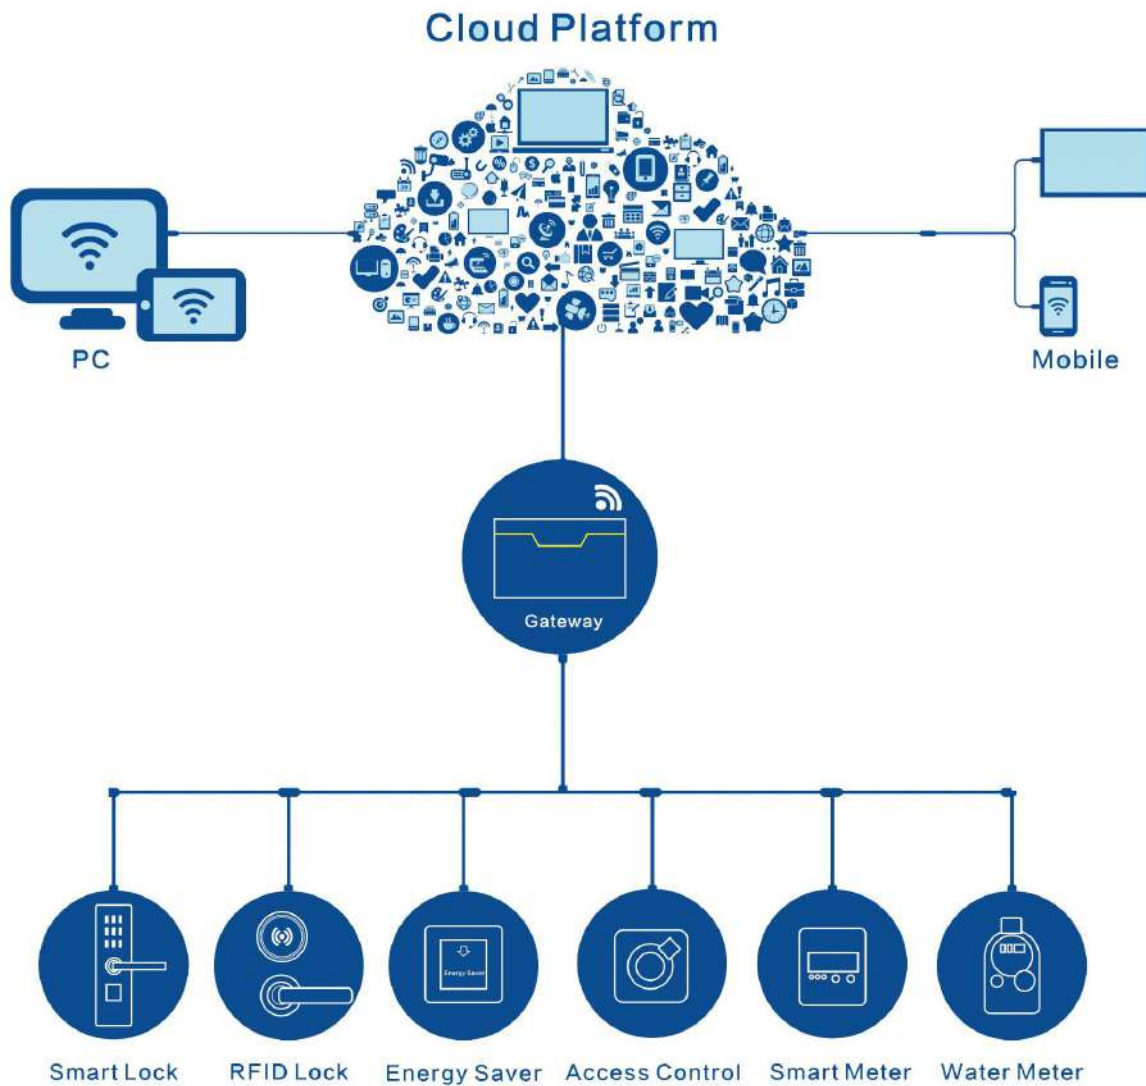

Features:

Gateway

1. 1 creating / removing / editing access codes remotely
2. 2 Anti-compromise the alarm message
3. 3 alert about security threat after a few invalid access code
4. 4 check the lock status, blocked or unlocked
5. 5 password, fingerprint, and unblocking notification card
6. 6 Google Home, Alexa compatibility
7. issuing a guest card at the front of the hotel reception
8. 8,White color Product size: 14.5 * 8 * 5 cm
9. 9,Weight: 140g Connection: Bluetooth / WiFi