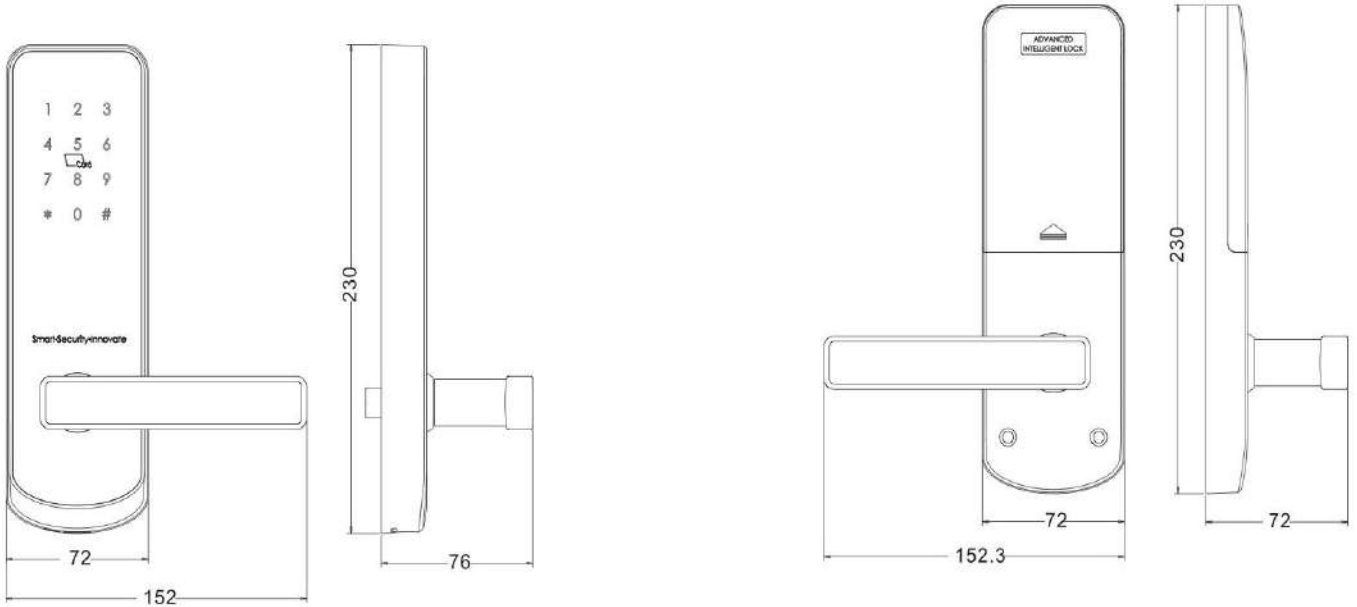

# Smart Bluetooth Door Lock

**M1**

## Dimension: