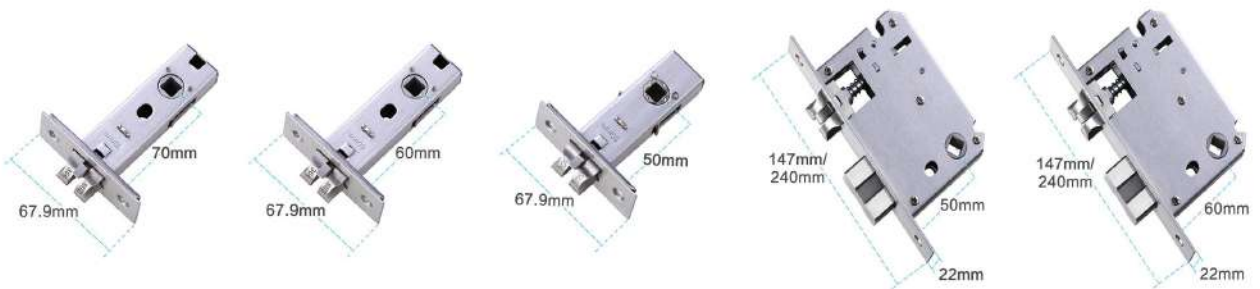

## Details & Functions

# Power supply

Powered by 4 pcs of 1.5V AA Alkaline Batteries

Locked

Unlock

Separated with handle, free to change the handle from left to right direction, no need to take off the cover plate for the door.

## Dimension