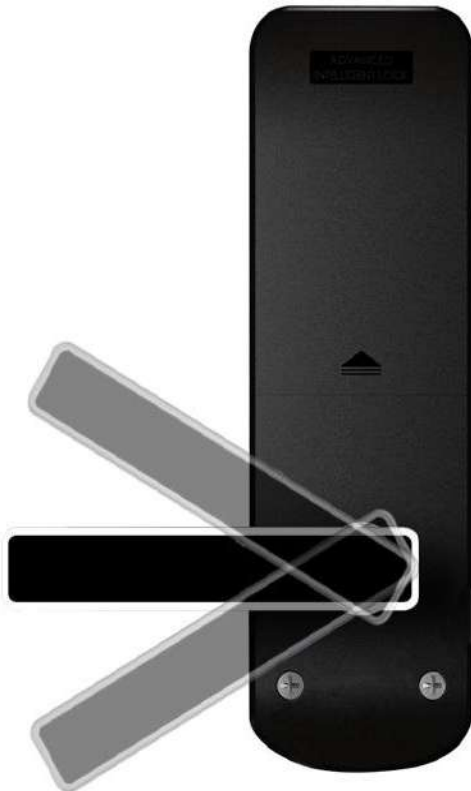

Power supply

Powered by 4 pcs of 1.5V AA Alkaline Batteries