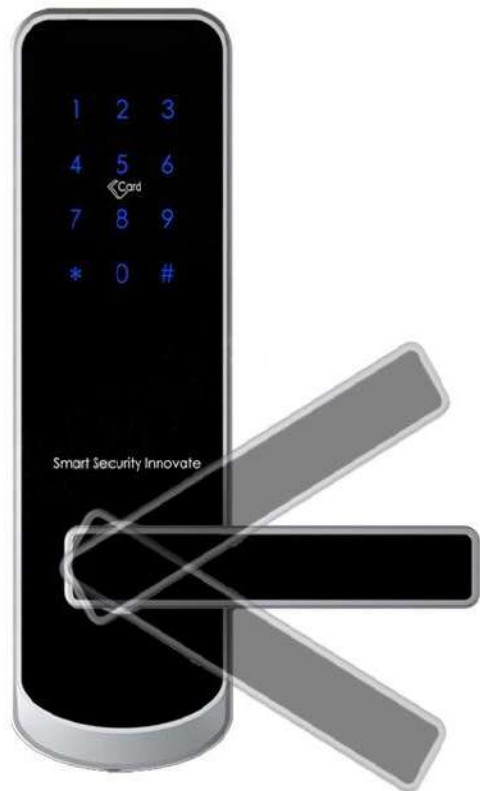

# Power supply

Powered by 4 pcs of 1.5V AA Alkaline Batteries

Locked

Unlock

Separated with handle, free to change the handle from left to right direction, no need to take off the cover plate for the door.